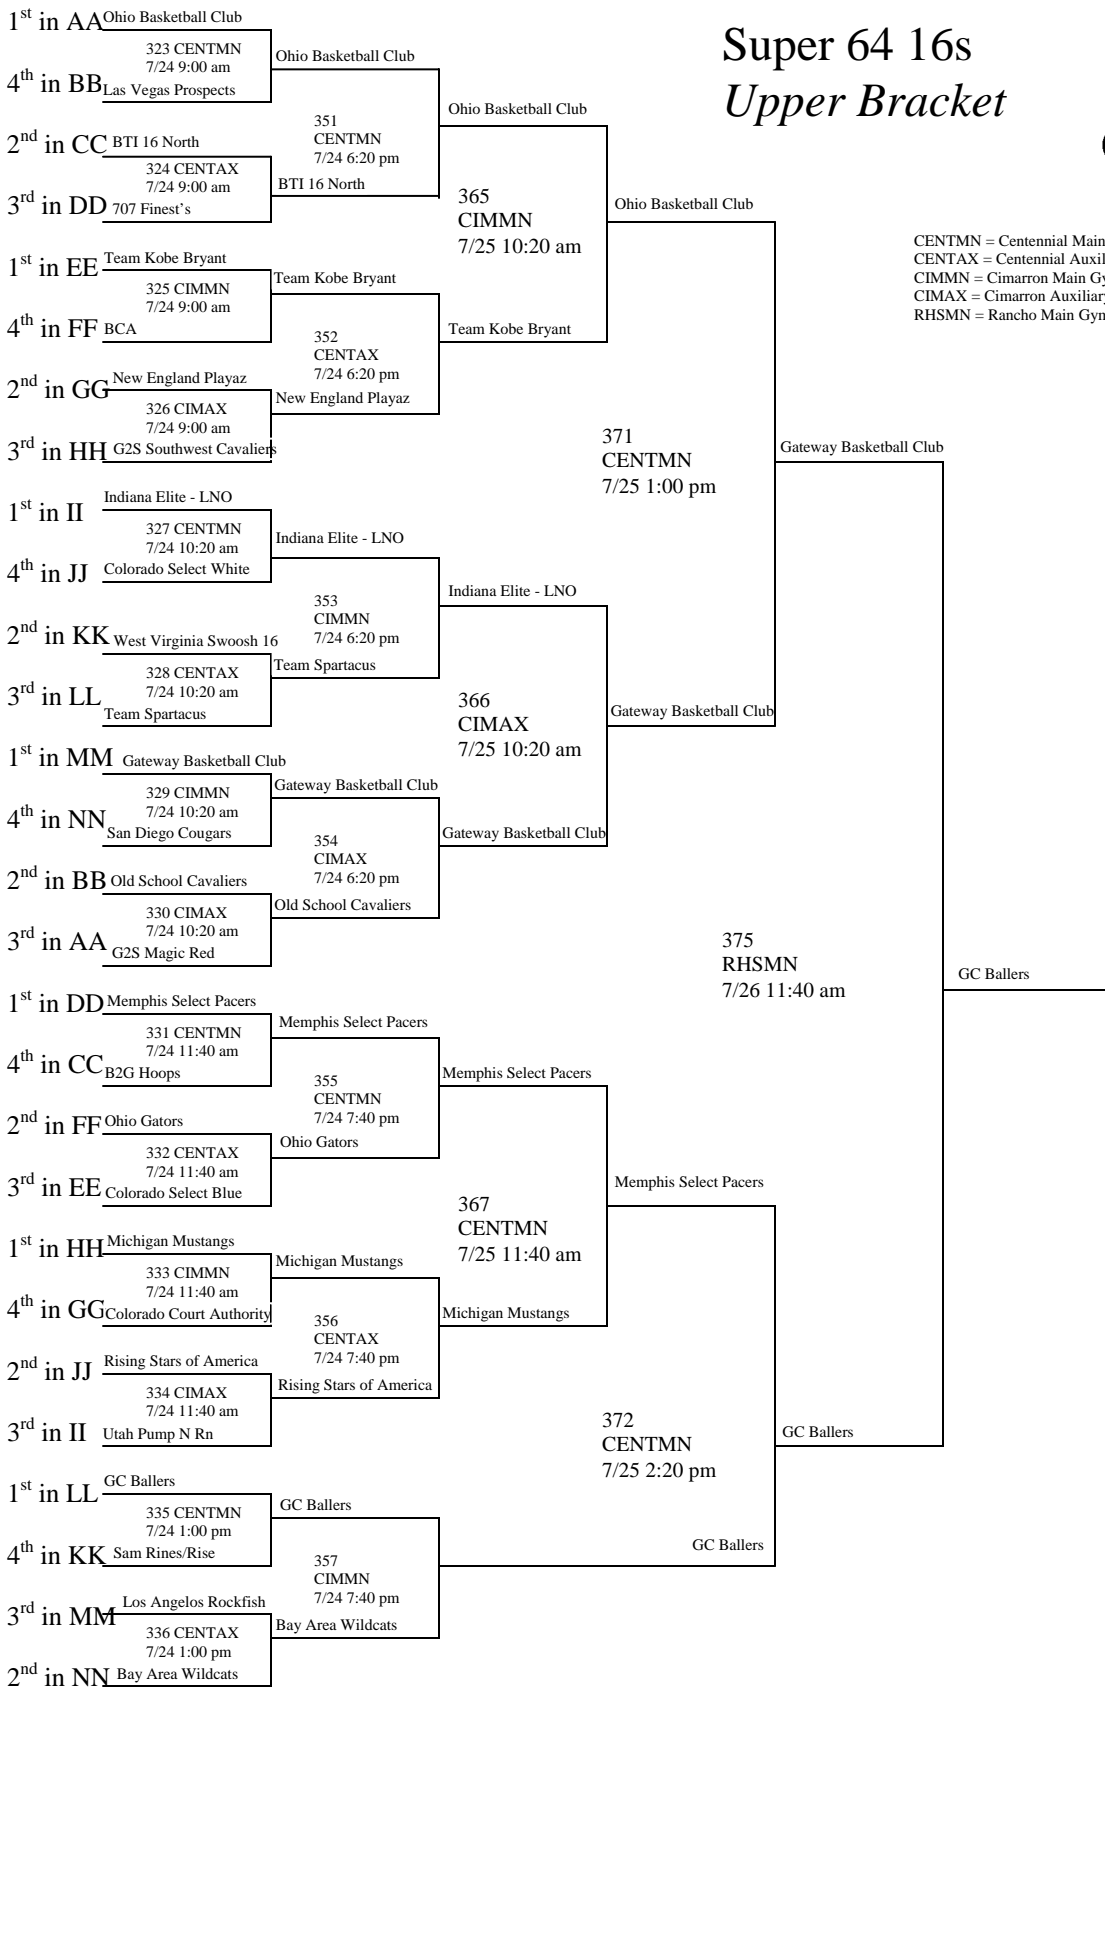

Super 64 16s Upper Bracket

CENTMN = Centennial Main Gym
 CENTAX = Centennial Auxiliary Gym
 CIMMN = Cimarron Main Gym
 CIMAX = Cimarron Auxiliary Gym
 RHSMN = Rancho Main Gym

GC Ballers

Super 64 16s Lower Bracket

CENTMN = Centennial Main Gym
CENTAX = Centennial Auxiliary Gym
CIMMN = Cimarron Main Gym
CIMAX = Cimarron Auxiliary Gym
RHSMN = Rancho Main Gym