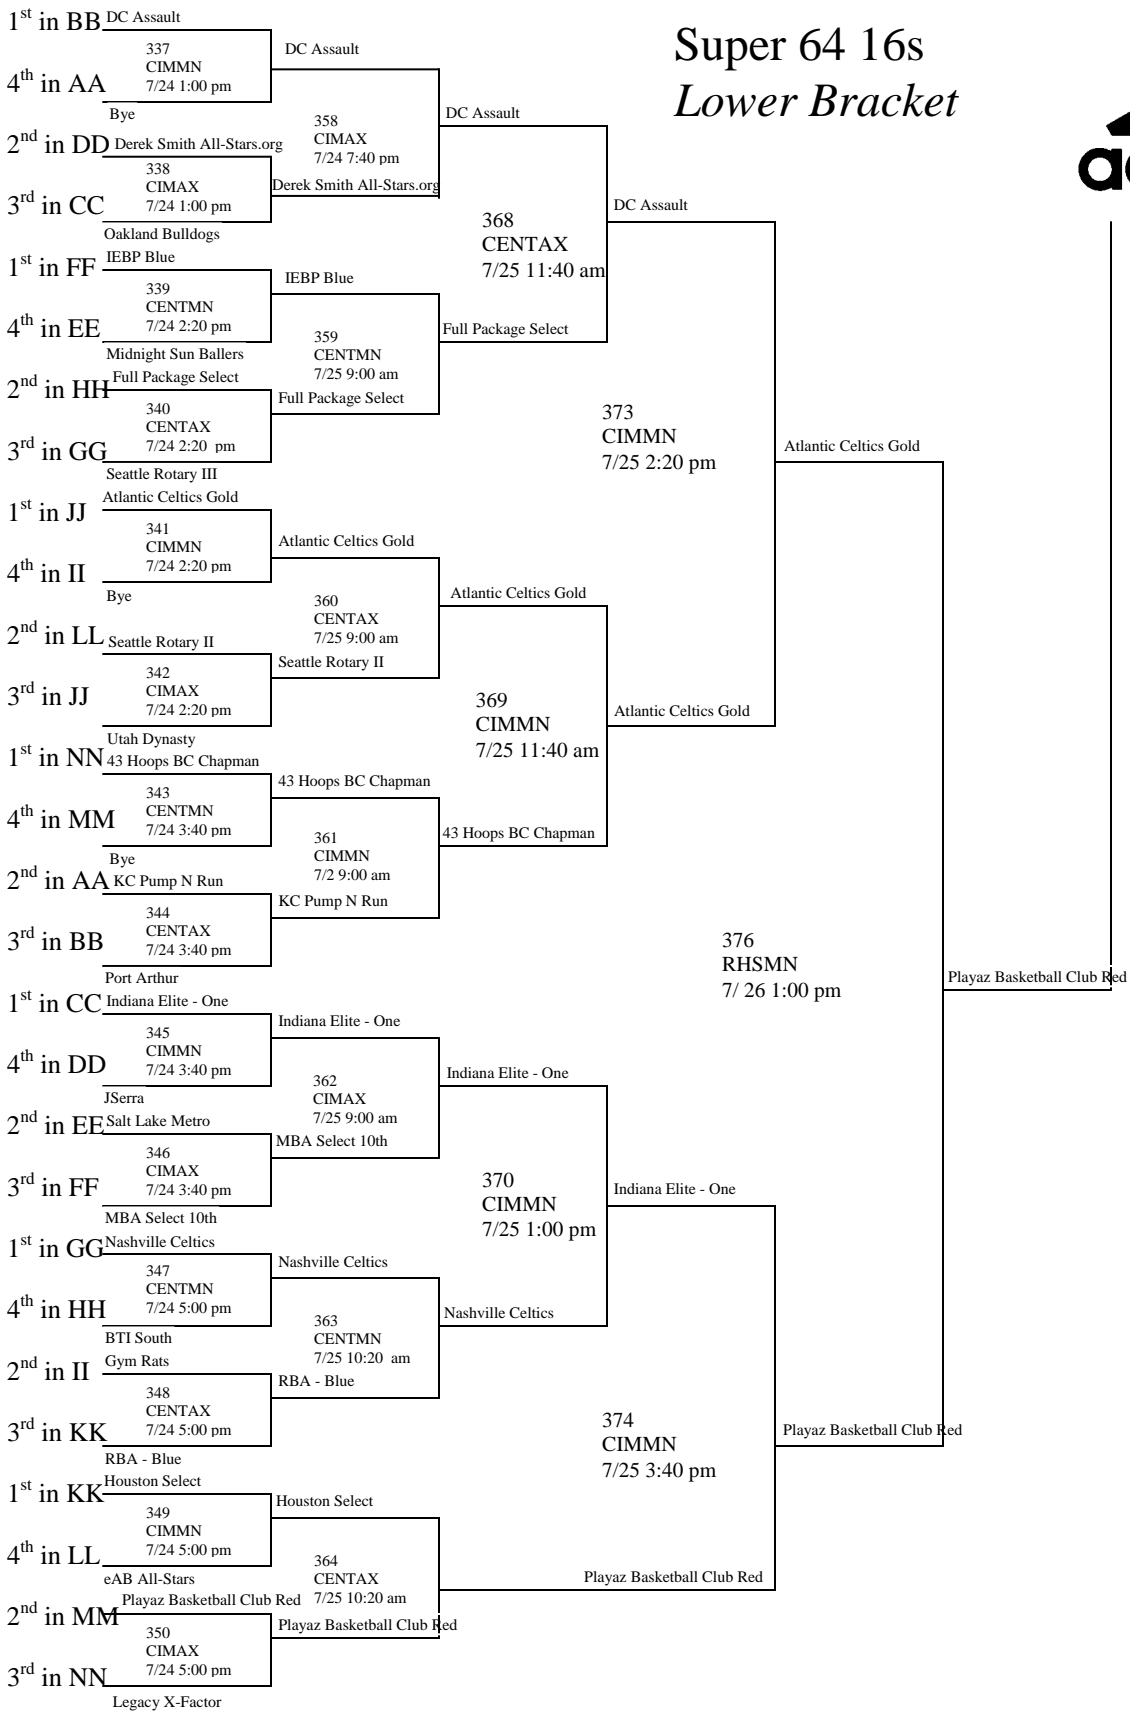

Super 64 16s Upper Bracket

CENTMN = Centennial Main Gym
 CENTAX = Centennial Auxiliary Gym
 CIMMN = Cimarron Main Gym
 CIMAX = Cimarron Auxiliary Gym
 RHSMN = Rancho Main Gym

GC Ballers

Super 64 16s Lower Bracket

CENTMN = Centennial Main Gym
CENTAX = Centennial Auxiliary Gym
CIMMN = Cimarron Main Gym
CIMAX = Cimarron Auxiliary Gym
RHSMN = Rancho Main Gym