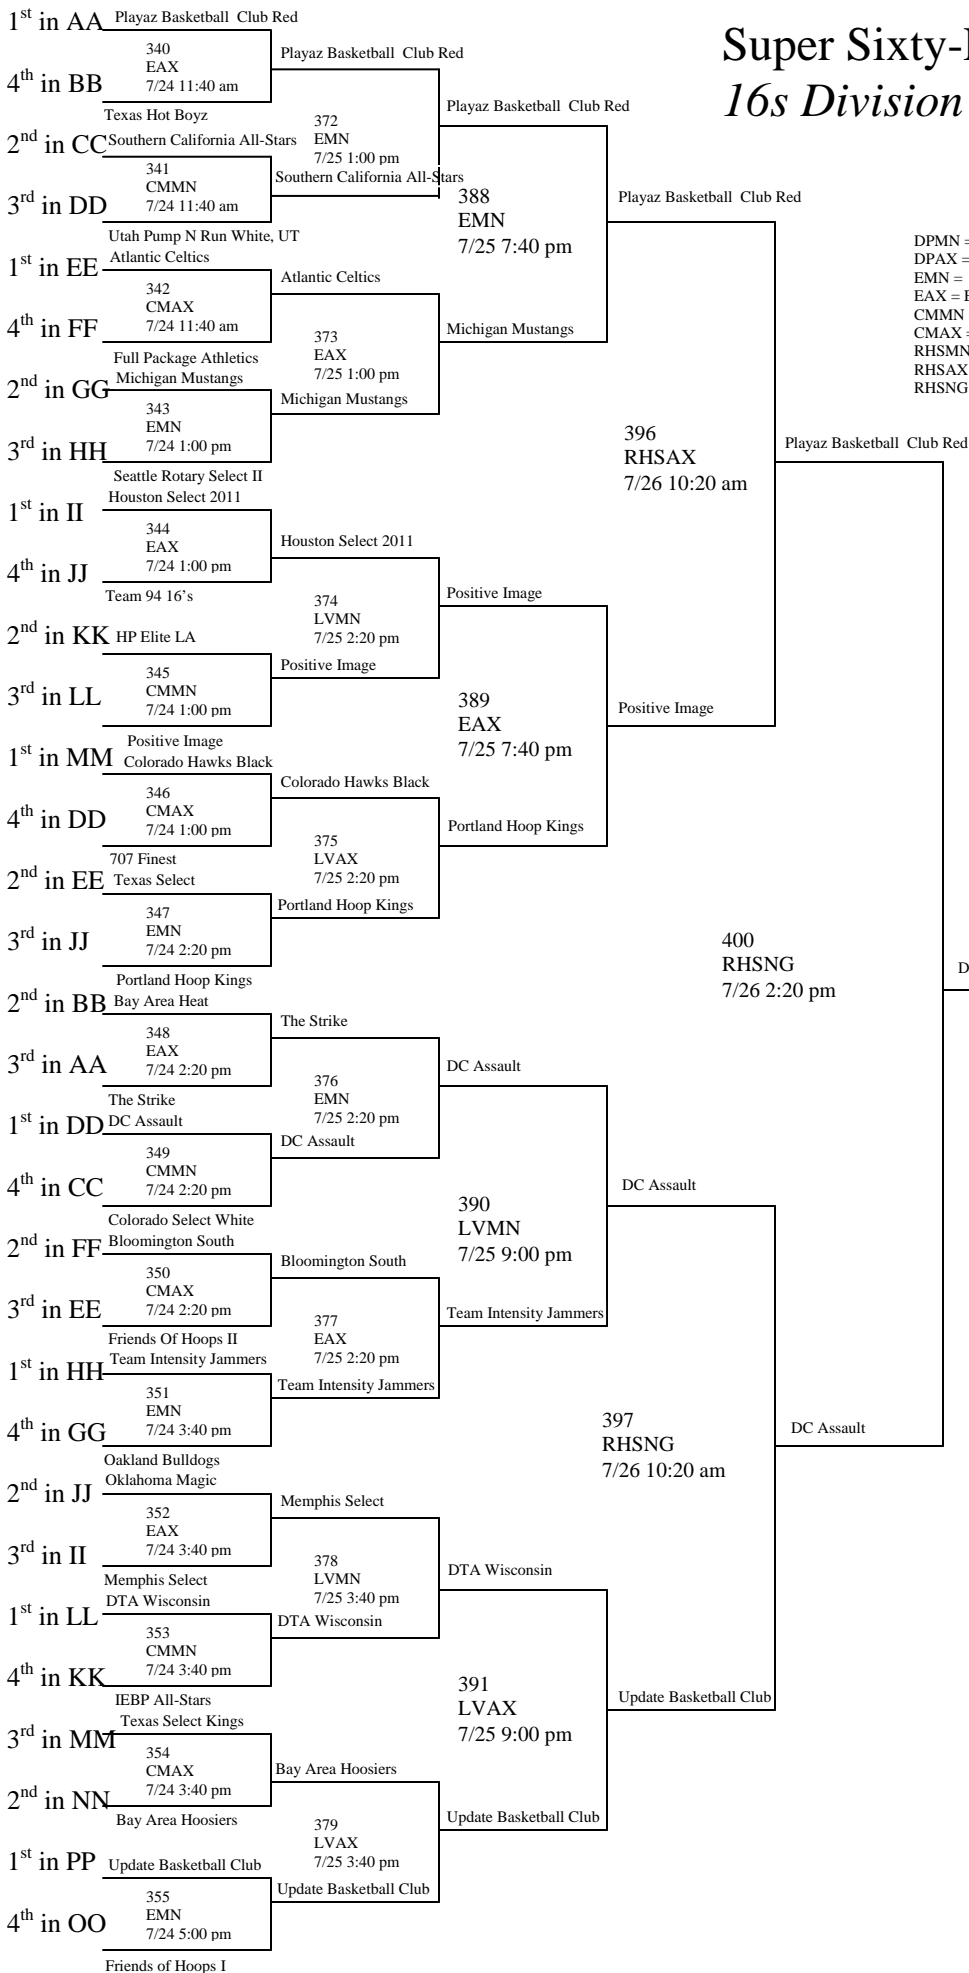

Super Sixty-Four 16s Division

DPMN = Desert Pines Main Floor
 DPAX = Desert Pines Auxiliary Gym
 EMN = Eldorado Main Floor
 EAX = Eldorado Auxiliary Gym
 CMMN = Cimarron-Memorial Main Floor
 CMAX = Cimarron - Memorial Auxiliary Gym
 RHSMN = Rancho Main Gym
 RHSAX = Rancho Auxiliary Gym
 RHSNG = Rancho North Gym

DC Assault

DC Assault

Super Sixty-Four 16s Division

DPMN = Desert Pines Main Floor
 DPAX = Desert Pines Auxiliary Gym
 EMN = Eldorado Main Floor
 EAX = Eldorado Auxiliary Gym
 CMMN = Cimarron-Memorial Main Floor
 CMAX = Cimarron - Memorial Auxiliary Gym
 RHSMN = Rancho Main Gym
 RHSAX = Rancho Auxiliary Gym
 RHSNG = Rancho North Gym