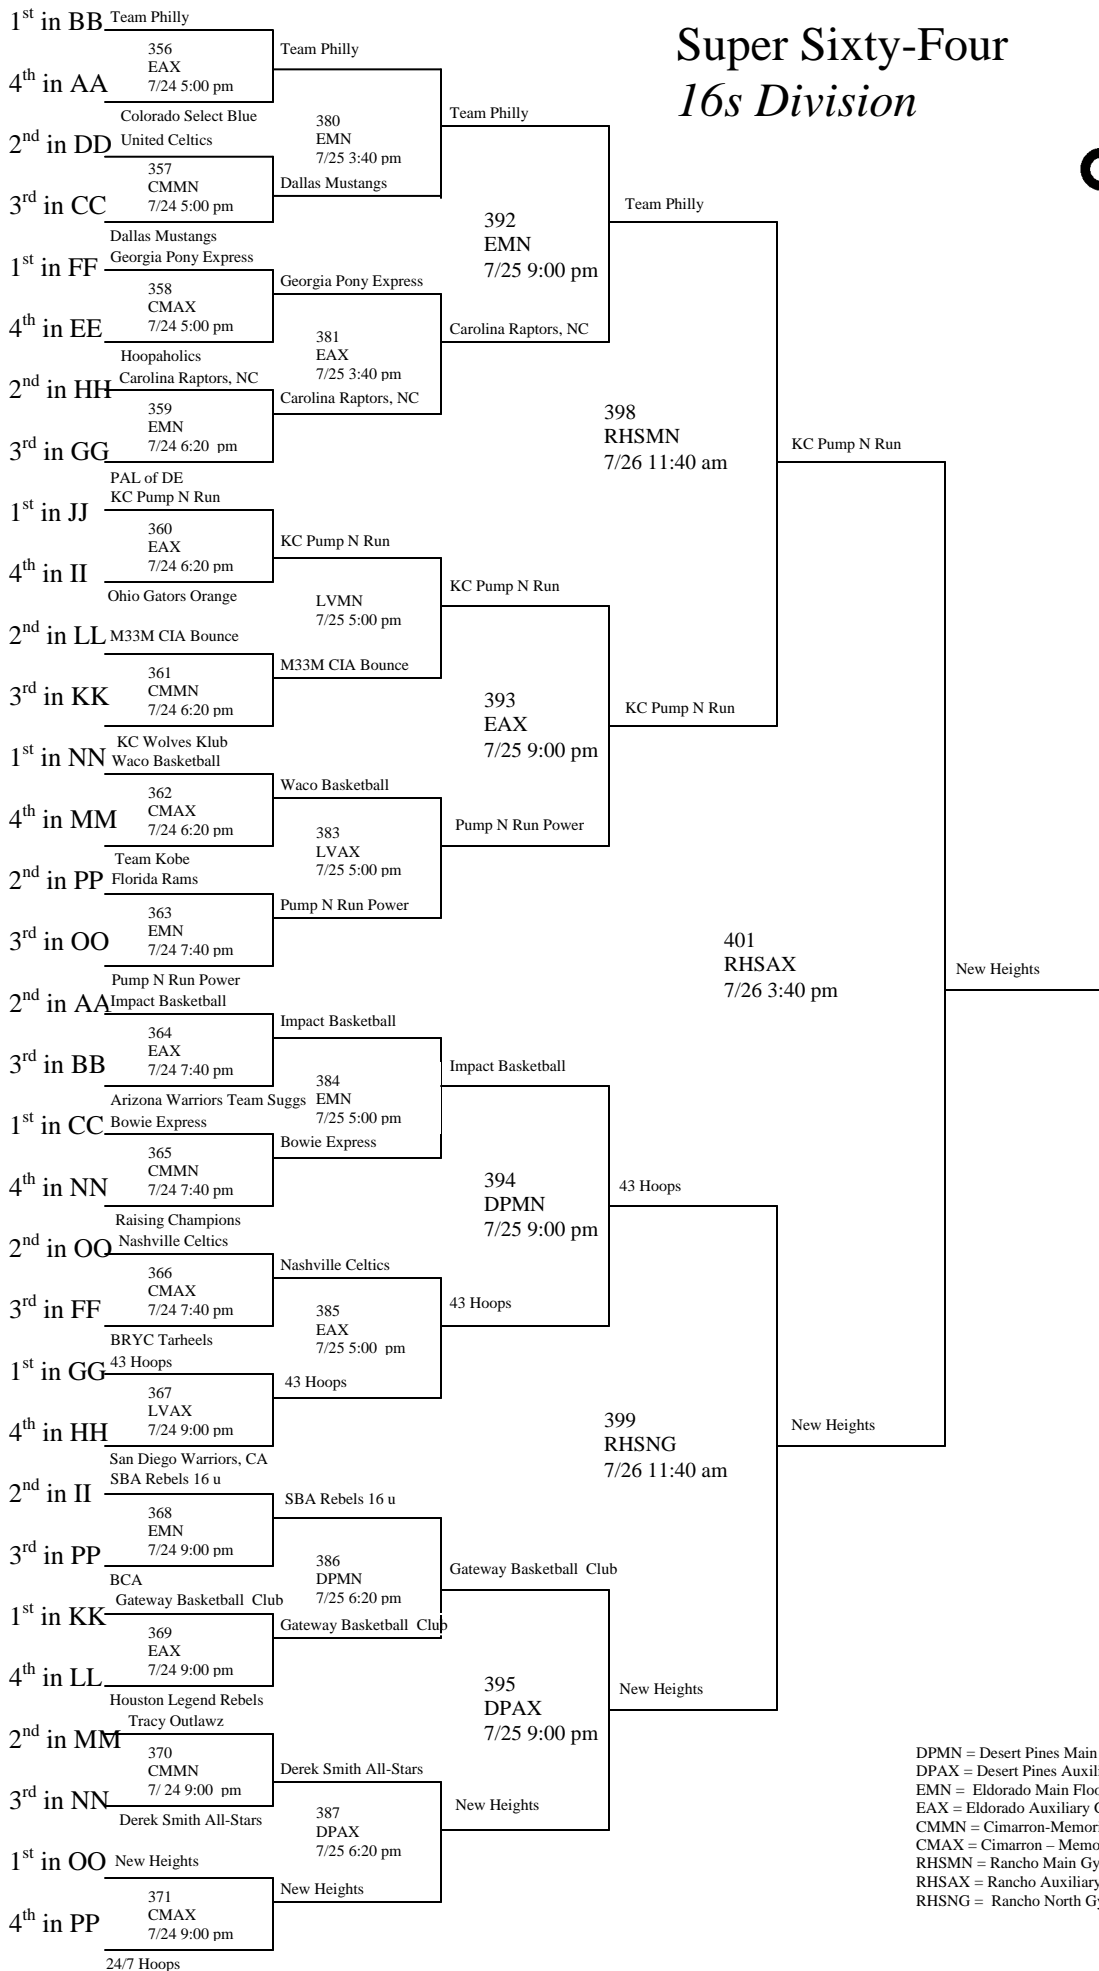

Super Sixty-Four 16s Division

DPMN = Desert Pines Main Floor
 DPAX = Desert Pines Auxiliary Gym
 EMN = Eldorado Main Floor
 EAX = Eldorado Auxiliary Gym
 CMMN = Cimarron-Memorial Main Floor
 CMAX = Cimarron - Memorial Auxiliary Gym
 RHSMN = Rancho Main Gym
 RHSAX = Rancho Auxiliary Gym
 RHSNG = Rancho North Gym

DC Assault

DC Assault

Super Sixty-Four 16s Division

DPMN = Desert Pines Main Floor
 DPAX = Desert Pines Auxiliary Gym
 EMN = Eldorado Main Floor
 EAX = Eldorado Auxiliary Gym
 CMMN = Cimarron-Memorial Main Floor
 CMAX = Cimarron - Memorial Auxiliary Gym
 RHSMN = Rancho Main Gym
 RHSAX = Rancho Auxiliary Gym
 RHSNG = Rancho North Gym